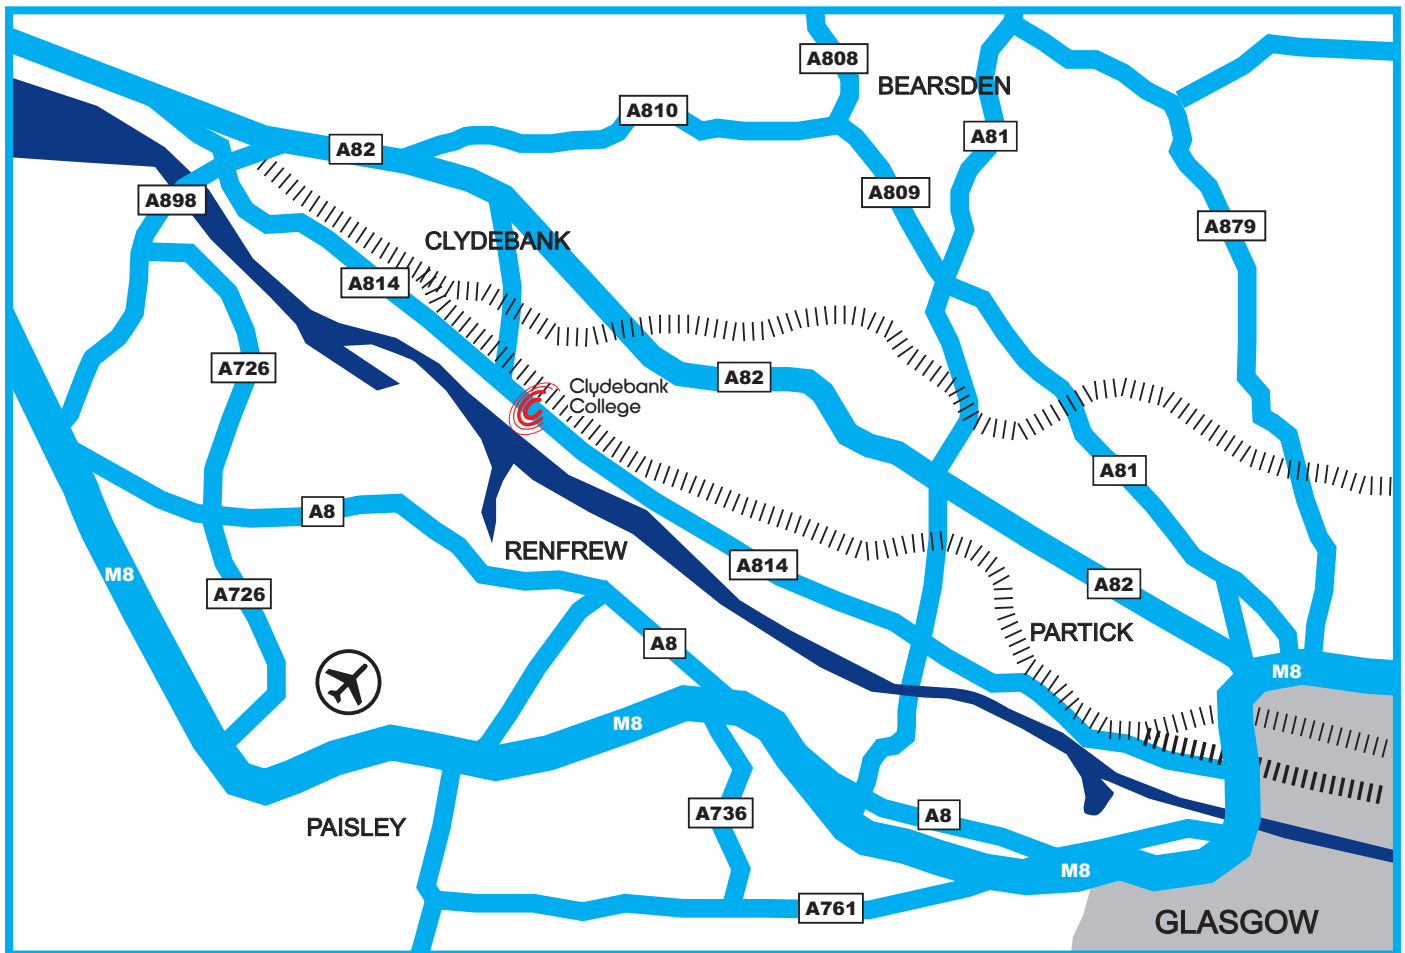

Directions To Clydebank College

Directions To Clydebank College

Clydebank College is approximately 8 miles from Glasgow City Centre and easily accessible by car or public transport.

Road

Take the A814 from Glasgow City Centre to Clydebank, this journey takes around 15mins.

Rail

Clydebank Railway station is approximately a five minute walk from Clydebank College's Riverside campus.

First Scotrail Enquiries: 0845 748 4950

Bus

Clydebank Bus Station is approximately a five minute walk from Clydebank College's Riverside campus. Buses travel from Glasgow City Centre to Clydebank approximately every 15 minutes.